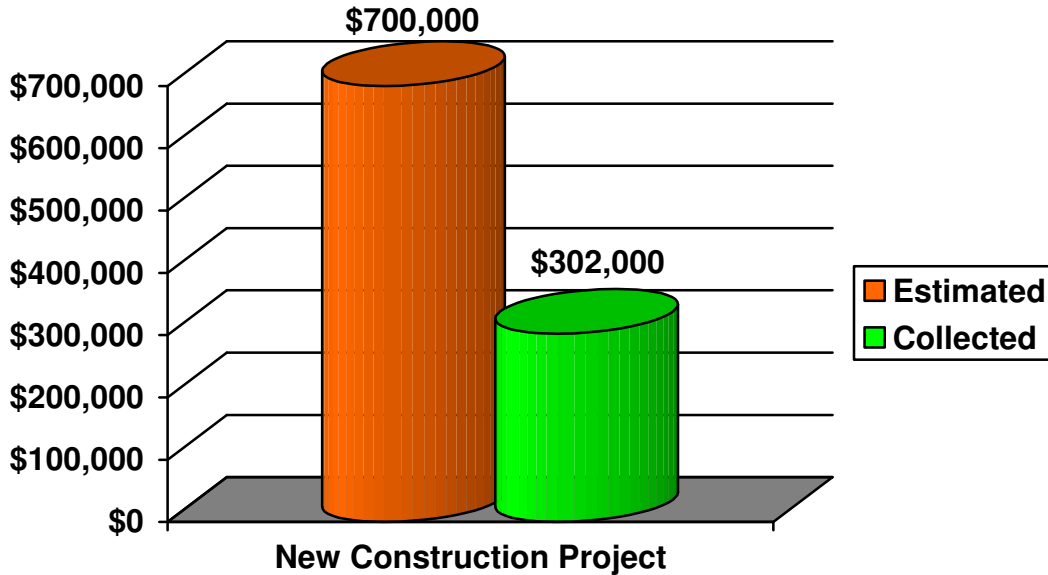

# Masjid Al-Madinah

6800 Ludlow Street, Upper Darby, PA 19082

610.352.7774 | Masjidalmdinah.org

New Construction Project		
Estimated Cost	Collected (as of July 13, 2012)	Short
\$700,000	\$302,000	\$398,000